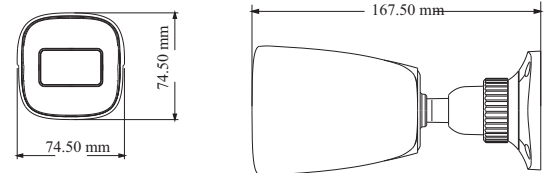

Protection Grade	IP 67
PoE	Yes (IEEE802.3af)
Security	Video encryption, firmware encryption, HTTPS encryption, configuration encryption, illegal login lock, IP address filtering, 802.1x authentication, basic and digest authentication for HTTP/HTTPS
Others	
Power Supply	DC12V/PoE
Power Consumption	< 7W
Storage Conditions	- 30 °C ~ 65 °C (-22°F~149°F), Humidity: less than 95 % (non-condensing)
Operating Conditions	- 30 °C ~ 60 °C (-22°F~140°F), Humidity: less than 95 % (non-condensing)
Dimensions (mm)	167.5 × 74.5 × 74.5
Weight (net)	Approx. 0.44KG
Installation	Ceiling mounting; Wall mounting
Certificate	CE, FCC
Environmental Protection	Complies with Directive EU RoHS, WEEE(2012/19/EU) , directive 94/62/EC and REACH(EC1907/2006)

DIMENSIONS