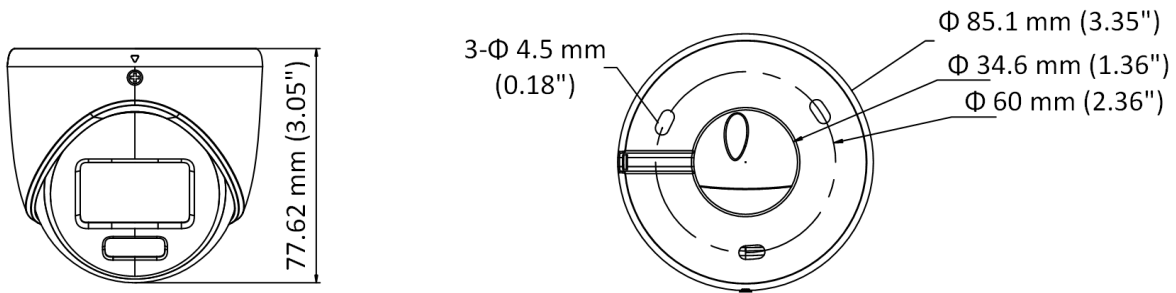

Dimension

Accessory

Distributed by

DS-1275ZJ-SUS

DS-1272ZJ-110-TRS

DS-1276ZJ-SUS

DS-1280ZJ-XS

Headquarters

No.555 Qianmo Road, Binjiang District,
Hangzhou 310051, China
T +86-571-8807-5998
overseasbusiness@hikvision.com

Hikvision USA
T +1-909-895-0400
sales.usa@hikvision.com

Hikvision Australia
T +61-2-8599-4233
salesau@hikvision.com

Hikvision India
T +91-22-28469900
sales@pramahikvision.com

Hikvision Canada
T +1-866-200-6690
sales.canada@hikvision.com

Hikvision Thailand
T +662-275-9949
sales.thailand@hikvision.com

Hikvision Europe
T +31-23-5542770
sales.eu@hikvision.com

Hikvision Italy
T +39-0438-6902
info.it@hikvision.com

Hikvision Brazil
T +55 11 3318-0050
Latam.support@hikvision.com

Hikvision Turkey
T +90 (216)521 7070- 7074
sales.tr@hikvision.com

Hikvision Malaysia
T +601-7652-2413
sales.my@hikvision.com

Hikvision UK & Ireland
T +01628-902140
sales.uk@hikvision.com

Hikvision South Africa
Tel: +27 (10) 0351172
sale.africa@hikvision.com

Hikvision France
T +33(0)1-85-330-450
info.fr@hikvision.com

Hikvision Kazakhstan
T +7-727-9730667
nikia.panfilov@hikvision.ru

Hikvision Vietnam
T +84-974270888
sales.vt@hikvision.com

Hikvision UAE
T +971-4-4432090
salesme@hikvision.com

Hikvision Singapore
T +65-6684-4718
sg@hikvision.com

Hikvision Spain
T +34-91-737-16-55
info.es@hikvision.com

Hikvision Tashkent
T +99-87-1238-9438
uzb@hikvision.ru

Hikvision Hong Kong
T +852-2151-1761
info.hk@hikvision.com

Hikvision Russia
T +7-495-669-67-99
saleru@hikvision.com

Hikvision Korea
T +82-(0)31-731-8817
sales.korea@hikvision.com

Hikvision Poland
T +48-22-460-01-50
info.pl@hikvision.com