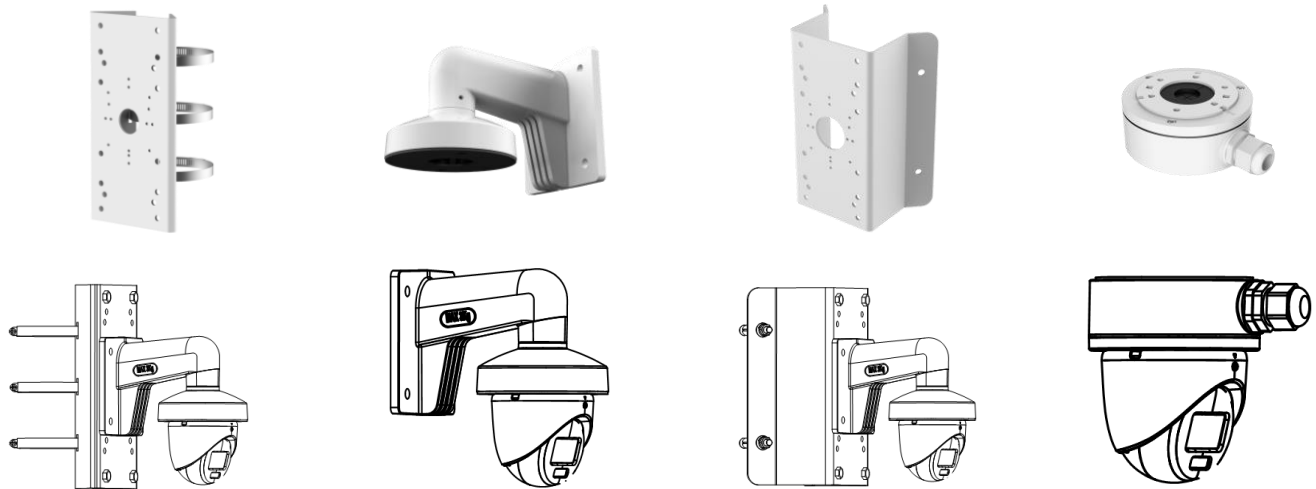

Accessory

Distributed by

DS-1275ZJ-SUS

DS-1272ZJ-110-TRS

DS-1276ZJ-SUS

DS-1280ZJ-XS

Headquarters

No.555 Qianmo Road, Binjiang District,
Hangzhou 310051, China
T +86-571-8807-5998
overseasbusiness@hikvision.com

Hikvision USA
T +1-909-895-0400
sales.usa@hikvision.com

Hikvision Australia
T +61-2-8599-4233
salesau@hikvision.com

Hikvision India
T +91-22-28469900
sales@pramahikvision.com

Hikvision Canada
T +1-866-200-6690
sales.canada@hikvision.com

Hikvision Thailand
T +662-275-9949
sales.thailand@hikvision.com

Hikvision Europe
T +31-23-5542770
sales.eu@hikvision.com

Hikvision Italy
T +39-0438-6902
info.it@hikvision.com

Hikvision Brazil
T +55 11 3318-0050
Latam.support@hikvision.com

Hikvision Turkey
T +90 (216)521 7070- 7074
sales.tr@hikvision.com

Hikvision Malaysia
T +601-7652-2413
sales.my@hikvision.com

Hikvision UK & Ireland
T +01628-902140
sales.uk@hikvision.com

Hikvision South Africa
Tel: +27 (10) 0351172
sale.africa@hikvision.com

Hikvision France
T +33(0)1-85-330-450
info.fr@hikvision.com

Hikvision Kazakhstan
T +7-727-9730667
nikia.panfilov@hikvision.ru

Hikvision Vietnam
T +84-974270888
sales.vt@hikvision.com

Hikvision UAE
T +971-4-4432090
salesme@hikvision.com

Hikvision Singapore
T +65-6684-4718
sg@hikvision.com

Hikvision Spain
T +34-91-737-16-55
info.es@hikvision.com

Hikvision Tashkent
T +99-87-1238-9438
uzb@hikvision.ru

Hikvision Hong Kong
T +852-2151-1761
info.hk@hikvision.com

Hikvision Russia
T +7-495-669-67-99
saleru@hikvision.com

Hikvision Korea
T +82-(0)31-731-8817
sales.korea@hikvision.com

Hikvision Poland
T +48-22-460-01-50
info.pl@hikvision.com

Hikvision Indonesia
T +62-21-2933759
Sales.Indonesia@hikvision.com

Hikvision Colombia
sales.colombia@hikvision.com